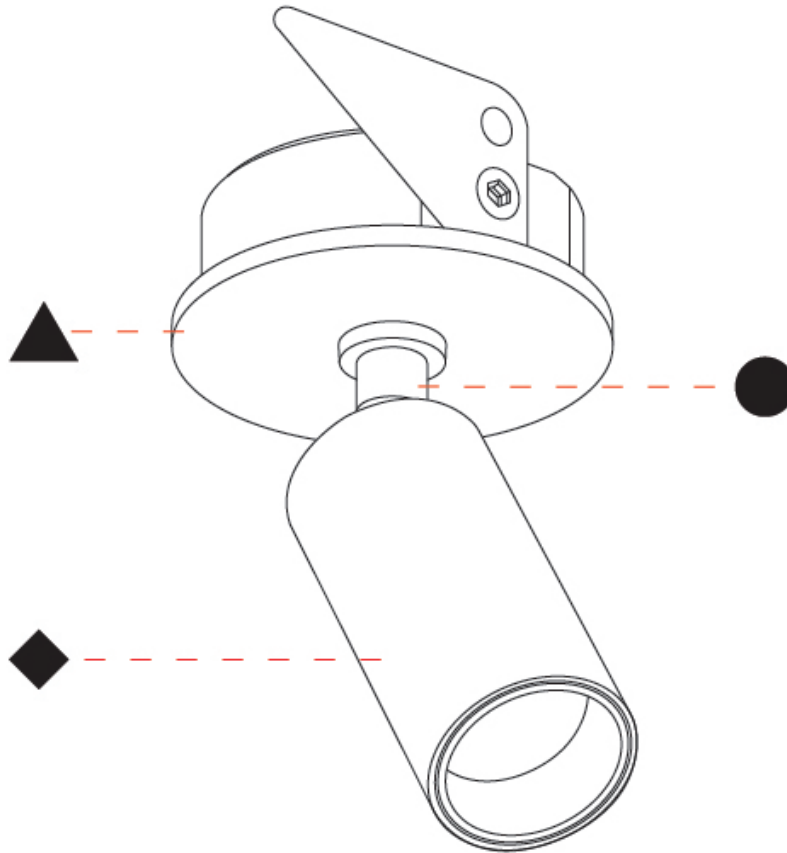

A3D322-

PROJECT	_____
TYPE	_____
SPECIFIER	_____
QUANTITY	_____
DATE	_____

A