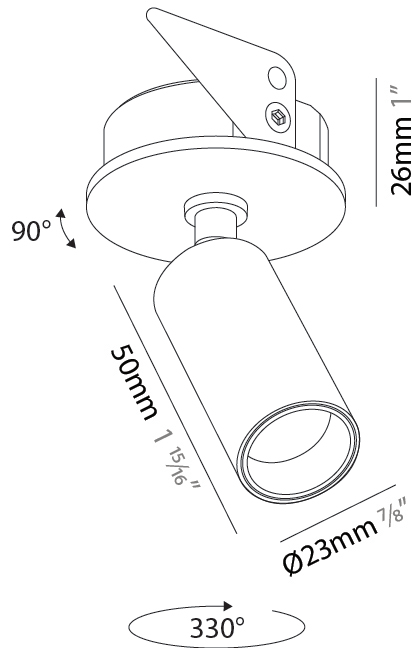

PHYSICAL

Aperture Sizes - Downlights: 1"
 Shape: Cylinder
 Diameter (mm): 37
 Diameter (in): 1 ⁷/₁₆
 Height (mm): 76
 Height (in): 3
 Max. Overall Height (mm): 106
 Max. Overall Height (in): 4 ³/₁₆
 Weight (kg): 0.278
 Weight (lbs): 0.61
 Fixture Finish: SSR / BKV / CWI / CRY / HAB / UFT / ITA / RUA / FTG / MYG / LOD / PUS / FRO / FUP / KIA / POP / BLS / SPG / MEY / GOH / CHC / COM / ABZ / JAG / OBR / MOS / ROR
 Holder Finish: WHI / BLK
 Fixture Material: Aluminum Die Cast

PHYSICAL

Aperture Sizes - Downlights: 1"
 Shape: Cylinder
 Diameter (mm): 23
 Diameter (in): 7/8
 Height (mm): 50
 Height (in): 1 ¹⁵/₁₆
 Max. Overall Height (mm): 76
 Max. Overall Height (in): 3
 Weight (kg): 0.089
 Weight (lbs): 0.196
 Fixture Finish: SSR / BKV / CWI / CRY / HAB / UFT / ITA / RUA / FTG / MYG / LOD / PUS / FRO / FUP / KIA / POP / BLS / SPG / MEY / GOH / CHC / COM / ABZ / JAG / OBR / MOS / ROR
 Holder Finish: WHI / BLK
 Fixture Material: Aluminum Die Cast

OPTICAL

Beam Angle: 26 / 28 / 38 / 46 / 64
 Adjustability: Rotational 350°; Tilt 90°

RATINGS AND CERTIFICATIONS

Certified By: Certified for North American Standards
 IP rating: IP20

PROJECT
TYPE
SPECIFIER
QUANTITY
DATE